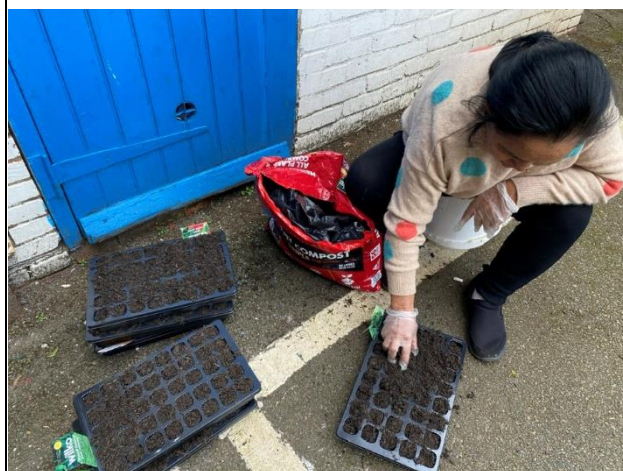

Visit to the Pent Farm site (Nov 2022 – Jan 2023)

Preparation of seeds in the centre (Jan 2023)

Preparing the land (May 2023)

Planning

Spreading compost (May/June 2023)

Plants at the centre

Plants on site

Vegetables growing (July/ August 2023)

Harvested vegetables (Aug/ Sep 2023)

Lunch after working in the farm

Having harvested vegetables in the community centre and farm (Sep 2023)